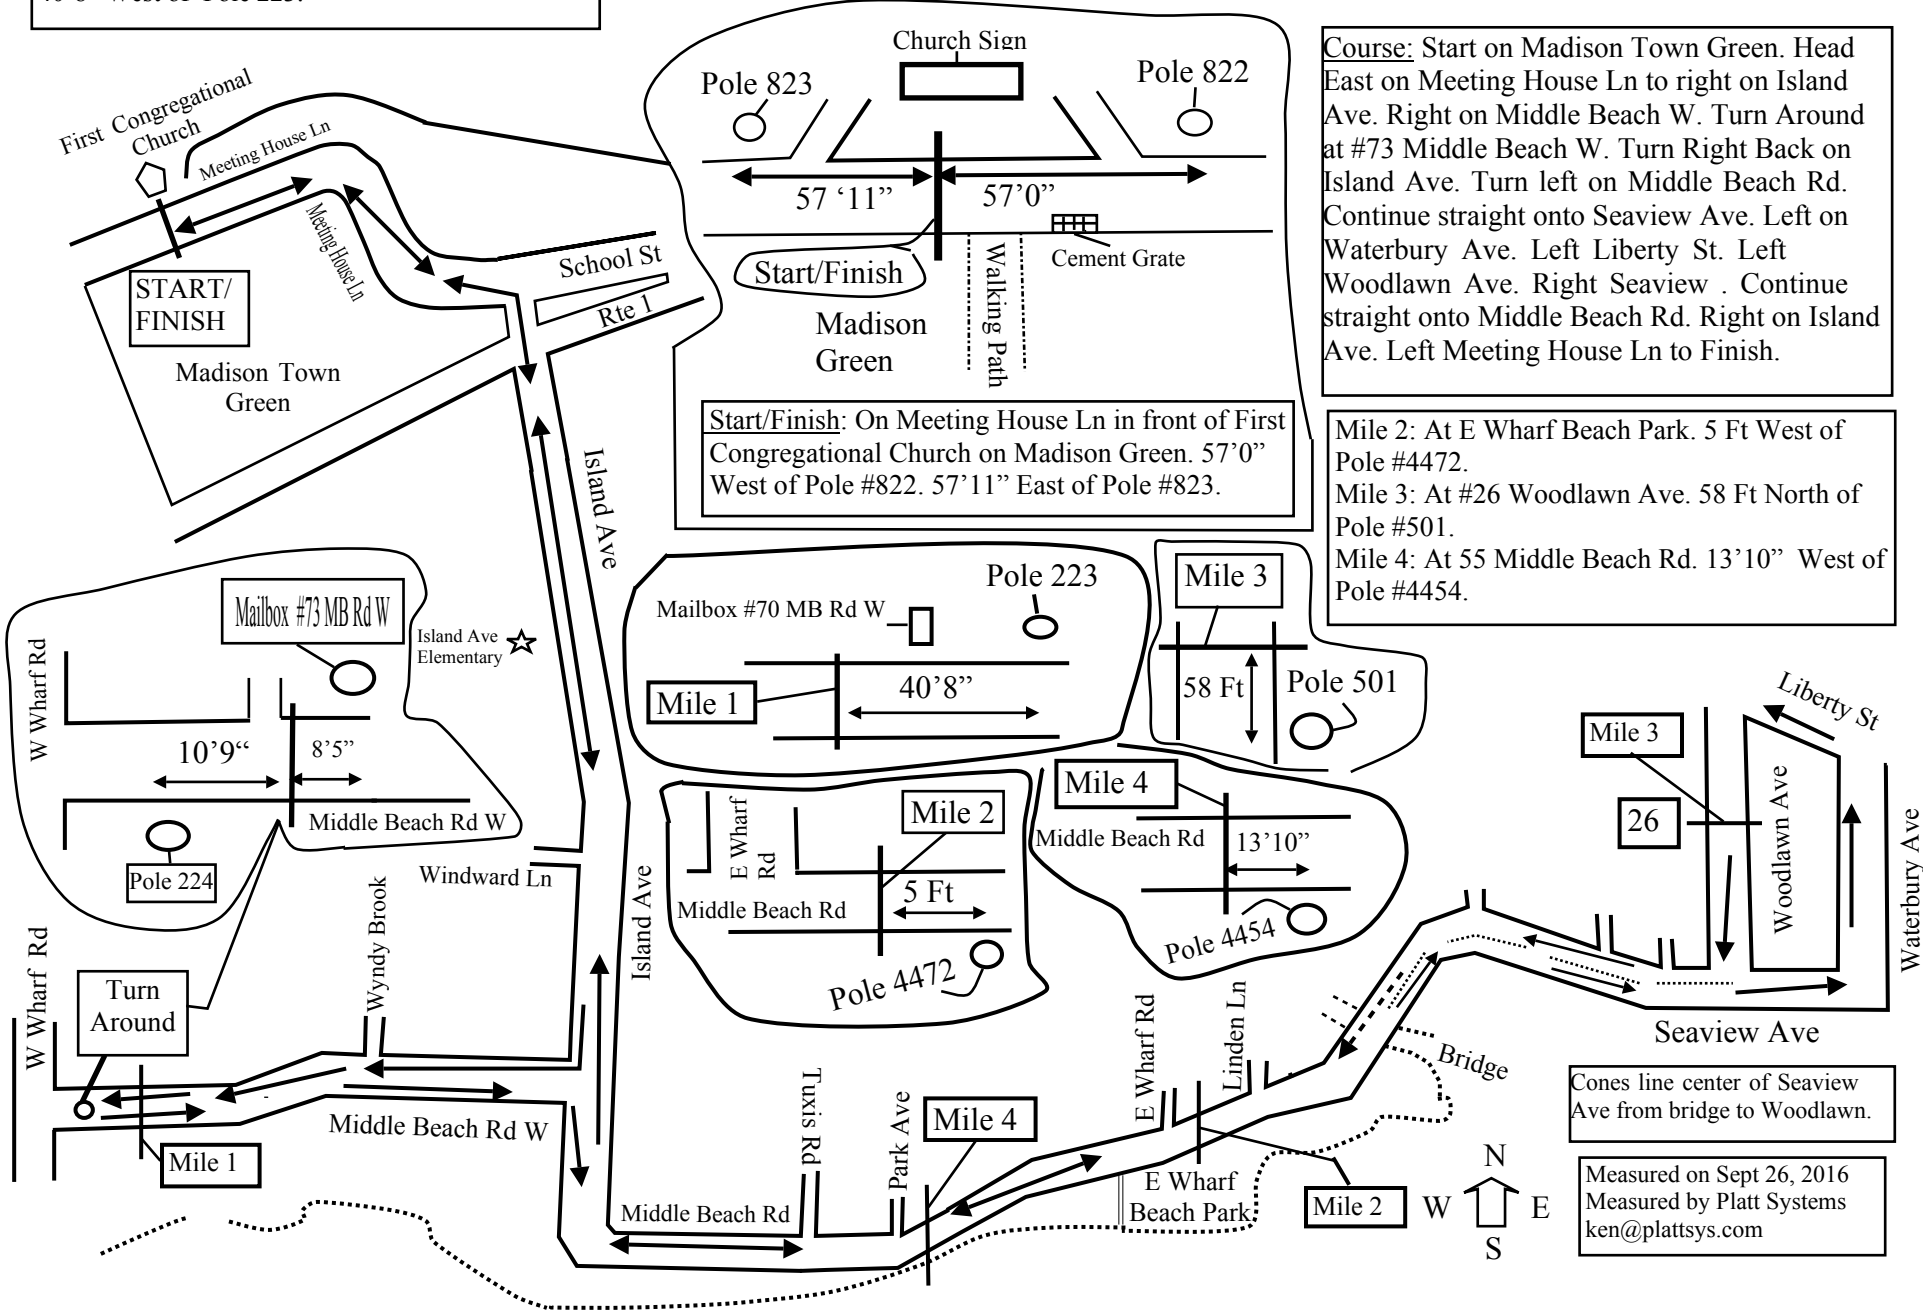

Turn Around: At 73 Middle Beach Rd W. 10'9"
 East of Pole 224. 8'5" West of mailbox for #73.
 Mile 1: Near Mailbox for #70 Middle Beach Rd W.
 40'8" West of Pole 223.

Madison Turkey Trot 5M on the Green Madison, CT

Course: Start on Madison Town Green. Head East on Meeting House Ln to right on Island Ave. Right on Middle Beach W. Turn Around at #73 Middle Beach W. Turn Right Back on Island Ave. Turn left on Middle Beach Rd. Continue straight onto Seaview Ave. Left on Waterbury Ave. Left Liberty St. Left Woodlawn Ave. Right Seaview. Continue straight onto Middle Beach Rd. Right on Island Ave. Left Meeting House Ln to Finish.

Mile 2: At E Wharf Beach Park. 5 Ft West of Pole #4472.
 Mile 3: At #26 Woodlawn Ave. 58 Ft North of Pole #501.
 Mile 4: At 55 Middle Beach Rd. 13'10" West of Pole #4454.

Start/Finish: On Meeting House Ln in front of First Congregational Church on Madison Green. 57'0" West of Pole #822. 57'11" East of Pole #823.

Cones line center of Seaview Ave from bridge to Woodlawn.

Measured on Sept 26, 2016
 Measured by Platt Systems
 ken@plattsys.com